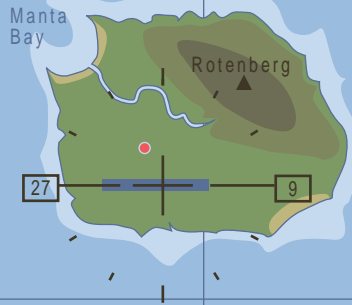

Tactical Map for Islands World

The Classic Dogfighting World for
Bullseye Software's SkyFighters™

SkyFighters is a Trade Mark of Bullseye Software

Map ©2000 Micheal Shackelford

Red Island

Orange Island

WINE ISLANDS

Zin

Claret

Center Island

Gulder Island

Vulcan

Mt. Apollo

Grand-Clement Lagoon

Yellow Islands

Black Island

Lime

Teal

GREEN ISLANDS

Slate Shoal

Blue Island